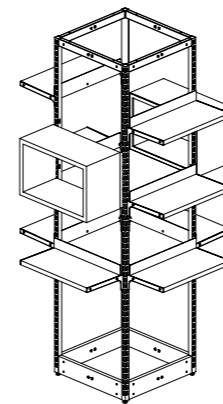

Four sided column display

4 x 600 mm wide bays, 2360 mm high. Combination of white sand powder coated steel and ply laminate

Quantity	Saving	Each inc GST
1	-	$1291.80
5	11%	$1149.80
10	19%	$1051.80

Reward pricing	Each inc GST
G $1007.20	S $1149.80

1. 4 x 2360 mm H External corner post 2. 4 x 600 mm bay Joining rail & Base joining rail 3. 8 x 300 D x 600 mm bay 30 mm Shelf with Bracket set & Lip 4. 2 x 600 mm bay Display cube & Hanging frame

Adapt this combination to suit your space, needs and budget.