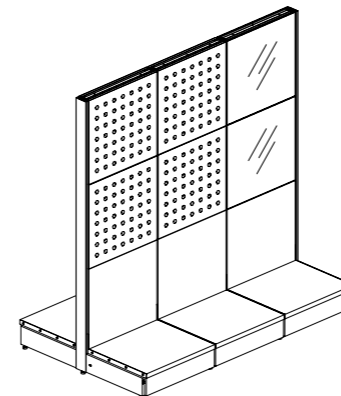

Quantity	Saving	Each inc GST
1	-	\$1261.25
5	9%	\$1141.75
10	10%	\$1135.40

Reward pricing Each inc GST
G \$1009.00 **S** \$1135.40

1. 2 x 1800 mm H Double sided post 2. 2 x 1800 mm H Double sided post cover 3. 1 x 1200 mm bay Joining rail & Base joining rail 4. 2 x 400 mm D Foot & Heel 5. 1 x 1200 mm bay Metal skirt 6. 1 x 1200 mm bay Base cupboard 7. 2 x 400 D x 1200 mm bay 30 mm Shelf & Bracket set 8. 3 x 560 H x 1200 mm bay Slatwall mesh panel **Adapt this combination to suit your space, needs and budget.**

.CE623

Three bay freestanding fashion accessory display

3 x double sided 600 mm wide bays, 1800 mm high. Combination of white sand powder coated steel, ply laminate and mirror.

Quantity	Saving	Each inc GST
1	4%	\$2541.35
5	13%	\$2302.35
10	16%	\$2209.35

Reward pricing Each inc GST
G \$2144.70 **S** \$2384.35

1. 4 x 1800 mm H Double sided post 2. 2 x 1800 mm H Double sided post cover 3. 3 x 600 mm bay Joining rail & Base joining rail 4. 8 x 500 mm D Foot 5. 6 x 600 mm bay Skirt 6. 6 x 500 D x 600 mm bay 30 mm Shelf & Base bracket set 7. 4 x 560 H x 600 mm bay Mirror panel 8. 6 x 560 H x 600 mm bay Plain panel & Brackets 9. 8 x Standard Peggie panel 10. Peggie accessories (not included in the combination price) **Adapt this combination to suit your space, needs and budget.**

For more ways to save visit shopforshops.com/ways-to-save

G Gold reward pricing **S** Silver reward pricing

Two bay floor to ceiling mounted grocery store display

2 x double sided 1200 mm wide bays, 2920 mm high cut to suit and mounted floor to ceiling. Combination of black sand powder coated steel and acrylic.