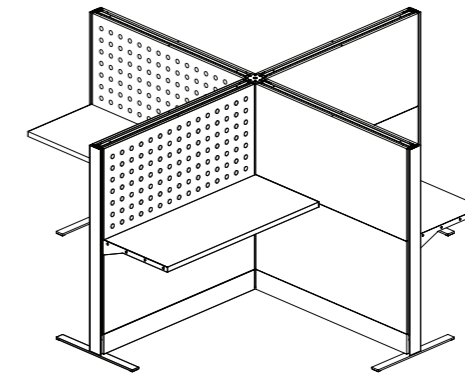

.CE324

Four section office desk

4 way junction, 1200 mm wide bays, 1240 mm high.
Combination of black sand powder coated steel and oak veneer.

Quantity	Saving	Each inc GST
1	2%	$3120.15
5	13%	$2775.75
10	14%	$2742.95

Reward pricing Each inc GST
G $2598.15 S $2877.75

1. 8 x 1240 mm H Double sided post **2.** 4 x 1240 mm H Double sided post cover **3.** 4 x 1200 mm bay Joining rail & Base joining rail **4.** 4 x Double sided flat foot **5.** 1 x 1240 mm H Junction joiner & 4 way bracket **6.** 8 x 1200 mm bay Metal skirt **7.** 4 x 500 D x 1200 mm bay 30 mm Shelf & Bracket set **8.** 12 x 560 H x 1200 mm bay Plain panel & Brackets **9.** 4 x Wide Peggie panel **10.** Peggie accessories (not included in the combination price)

Adapt this combination to suit your space, needs and budget.