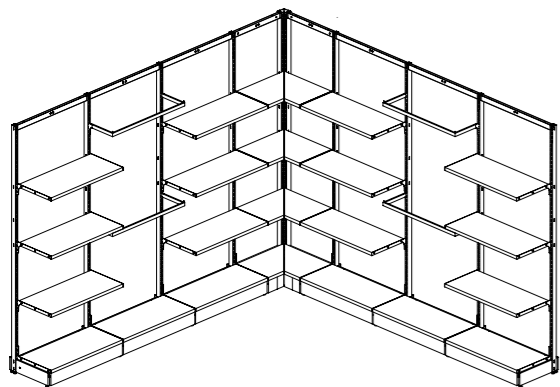

.CE919

Seven bay corner apparel display

6 x 900 mm wide & 1 x 600 x 600 mm corner bays, 2360 mm high. Combination of black sand powder coated steel and oak veneer.

Quantity	Saving	Each inc GST
1	10%	$4326.05
5	22%	$3730.45
10	24%	$3658.60

Reward pricing Each inc GST

G $3590.85 **S** $4195.00

1. 10 x 2360 mm H Double sided post **2.** 6 x 900 mm bay Joining rail & Base joining rail **3.** 2 x 600 mm bay Joining rail & Base joining rail **4.** 8 x 400 mm D Foot & Heel **5.** 1 x 2360 mm H Junction joiner & 2 way bracket **6.** 6 x 900 mm bay Metal skirt **7.** 1 x 400 mm D Metal corner skirt set **8.** 6 x 400 D x 900 mm bay 30 mm Shelf & Base bracket set **9.** 12 x 400 D x 900 mm bay 30 mm Shelf & Bracket set **10.** 1 x 400 D 30 mm Corner shelf & Base bracket set **11.** 3 x 400 D 30 mm Corner shelf & Bracket set **12.** 4 x 900 mm bay Hangrail

Adapt this combination to suit your space, needs and budget.