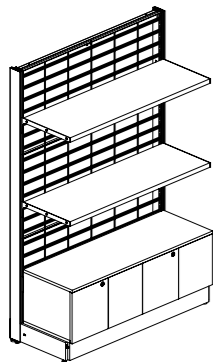

Quantity	Saving	Each inc GST
1	-	\$1261.00
5	7%	\$1181.10
10	7%	\$1172.25

Reward pricing Each inc GST

G \$1091.05 **S** \$1178.45

1. 2 x 2360 mm H Double sided post 2. 2 x 2360 mm H Double sided post cover 3. 1 x 1200 mm bay Joining rail & Base joining rail 4. 2 x 400 mm D Foot & Heel 5. 1 x 1200 mm bay Metal skirt 6. 1 x 1200 mm bay Base cupboard 7. 3 x 300 D x 1200 mm bay 30 mm Metal shelf with Angle adjustable shelf bracket set, Front fence and Dividers 8. 1 x 1200 mm bay Angled signage light box with End caps, LED bar & Driver using Direct power cable 9. 4 x 560 H x 1200 mm bay Pegboard metal panel 10. Pegboard accessories (not included in the combination price)

Adapt this combination to suit your space, needs and budget.

.CE207

Single bay freestanding multipurpose display

1200 mm wide bay, 1800 mm high. Combination of black sand powder coated steel and oak veneer.

Quantity	Saving	Each inc GST
1	-	\$1261.25
5	9%	\$1141.75
10	10%	\$1135.40

Reward pricing Each inc GST
G \$1009.00 **S** \$1135.40

1. 2 x 1800 mm H Double sided post 2. 2 x 1800 mm H Double sided post cover 3. 1 x 1200 mm bay Joining rail & Base joining rail 4. 2 x 400 mm D Foot & Heel 5. 1 x 1200 mm bay Metal skirt 6. 1 x 1200 mm bay Base cupboard 7. 2 x 400 D x 1200 mm bay 30 mm Shelf & Bracket set 8. 3 x 560 H x 1200 mm bay Slatwall mesh panel **Adapt this combination to suit your space, needs and budget.**