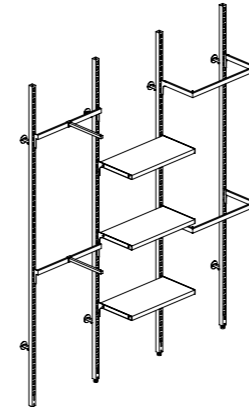

.CE147

Single bay wall mounted apparel display

600 mm wide bay, 2360 mm high, mounted using adjustable wall mounts. Combination of white sand powder coated steel and ply laminate.

Quantity	Saving	Each inc GST
1	-	\$229.65
5	6%	\$215.55
10	13%	\$200.80

Reward pricing Each inc GST
G \$168.15 **S** \$198.95

1. 2 x 2360 mm H Single sided post 2. 2 x Adjustable wall mount set 3. 1 x 300 D x 600 mm bay 30 mm Shelf & Bracket set 4. 1 x 600 mm bay Backrail 5. 1 x 300 mm D Backrail straight arm 6. 1 x 600 mm bay Hangrail
 Adapt this combination to suit your space, needs and budget.