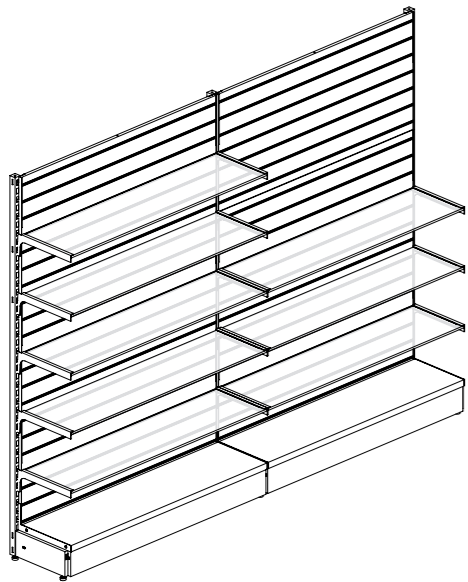

Adapt this combination to suit your space, needs and budget.

.CE162

Four sided column display

4 x 600 mm wide bays, 2360 mm high. Combination of white sand powder coated steel and ply laminate

Quantity	Saving	Each inc GST
1	-	\$1291.80
5	11%	\$1149.80
10	19%	\$1051.80

Reward pricing	Each inc GST
G \$1007.20	S \$1149.80

1. 4 x 2360 mm H External corner post 2. 4 x 600 mm bay Joining rail & Base joining rail 3. 8 x 300 D x 600 mm bay 30 mm Shelf with Bracket set & Lip 4. 2 x 600 mm bay Display cube & Hanging frame

Adapt this combination to suit your space, needs and budget.

.CE078

Two bay wall mounted pharmacy display

2 x 1200 mm wide bays, 1800 mm high, mounted using battens. Combination of White sand powder coated steel, white laminate and glass.