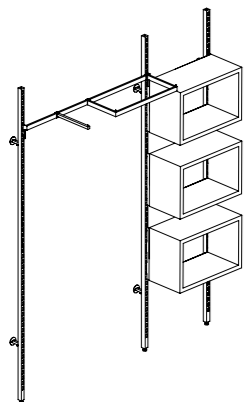

.CE885

Two bay extra tall formal apparel display

600 & 1200 mm wide bays, 2360 mm high, mounted using adjustable wall mounts. Combination of Chrome plated steel and white laminate.

Quantity	Saving	Each inc GST
1	-	$826.90
5	7%	$768.25
10	12%	$725.15

Reward pricing Each inc GST
G $691.00 **S** $759.05

1. 3 x 2360 mm H Single sided post 2. 3 x Adjustable wall mount set 3. 3 x 600 mm bay Display cube & Hanging frame 4. 1 x 1200 mm bay Backrail 5. 1 x 300 mm D Backrail straight arm 6. 1 x 596 mm W Backrail hangrail
Adapt this combination to suit your space, needs and budget.

.CE519

Single bay wall mounted apparel display

1200 mm wide bay, 2360 mm high. Chrome plated steel.

Quantity	Saving	Each inc GST
1	-	$198.70
5	11%	$177.40
10	11%	$177.40

Reward pricing Each inc GST
G $156.10 **S** $177.40

1. 2 x 2360 mm H Single sided post 2. 2 x 1200 mm bay Hangrail
Adapt this combination to suit your space, needs and budget.

Can we help adapting a combination to suit? Call us on 1300 11 SHOP