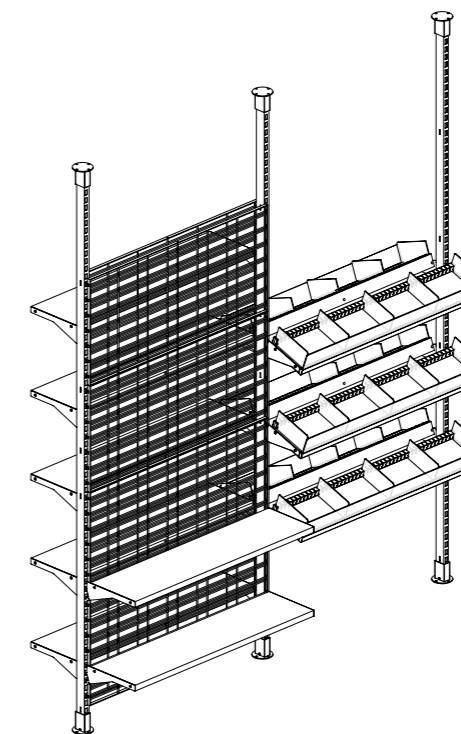

Quantity	Saving	Each inc GST
1	-	\$1261.25
5	9%	\$1141.75
10	10%	\$1135.40

Reward pricing Each inc GST
G \$1009.00 **S** \$1135.40

1. 2 x 1800 mm H Double sided post 2. 2 x 1800 mm H Double sided post cover 3. 1 x 1200 mm bay Joining rail & Base joining rail 4. 2 x 400 mm D Foot & Heel 5. 1 x 1200 mm bay Metal skirt 6. 1 x 1200 mm bay Base cupboard 7. 2 x 400 D x 1200 mm bay 30 mm Shelf & Bracket set 8. 3 x 560 H x 1200 mm bay Slatwall mesh panel **Adapt this combination to suit your space, needs and budget.**

.CE623

Three bay freestanding fashion accessory display

3 x double sided 600 mm wide bays, 1800 mm high. Combination of white sand powder coated steel, ply laminate and mirror.

Quantity	Saving	Each inc GST
1	4%	\$2541.35
5	13%	\$2302.35
10	16%	\$2209.35

Reward pricing Each inc GST
G \$2144.70 **S** \$2384.35

1. 4 x 1800 mm H Double sided post 2. 2 x 1800 mm H Double sided post cover 3. 3 x 600 mm bay Joining rail & Base joining rail 4. 8 x 500 mm D Foot 5. 6 x 600 mm bay Skirt 6. 6 x 500 D x 600 mm bay 30 mm Shelf & Base bracket set 7. 4 x 560 H x 600 mm bay Mirror panel 8. 6 x 560 H x 600 mm bay Plain panel & Brackets 9. 8 x Standard Peggie panel 10. Peggie accessories (not included in the combination price) **Adapt this combination to suit your space, needs and budget.**

For more ways to save visit shopforshops.com/ways-to-save

G Gold reward pricing **S** Silver reward pricing

Two bay floor to ceiling mounted grocery store display

2 x double sided 1200 mm wide bays, 2920 mm high cut to suit and mounted floor to ceiling. Combination of black sand powder coated steel and acrylic.