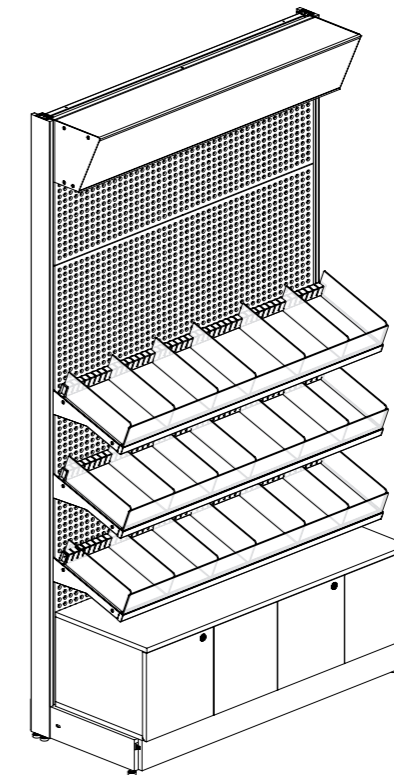

Adapt this combination to suit your space, needs and budget.

.CE078

Two bay wall mounted pharmacy display

2 x 1200 mm wide bays, 1800 mm high, mounted using battens. Combination of White sand powder coated steel, white laminate and glass.

Quantity	Saving	Each inc GST
1	-	\$1270.75
5	10%	\$1141.05
10	19%	\$1034.85

Reward pricing Each inc GST

G \$1011.15 **S** \$1141.05

- 1.** 3 x 1800 mm H Single sided post **2.** 3 x 300 mm D Foot **3.** 2 x 1200 mm bay Metal skirt
- 4.** 2 x 300 D x 1200 mm bay 30 mm Metal shelf & Base bracket set **5.** 8 x 300 D x 1200 mm bay 10 mm Glass shelf & Bracket set **6.** 6 x 560 H x 1200 mm bay Slatwall panel & Bracket set
- 7.** Slatwall accessories (not included in the combination price)

Adapt this combination to suit your space, needs and budget.

.CE244

Single bay freestanding hardware display

1200 mm wide bay, 2360 mm high. Combination of black sand powder coated steel, black laminate and acrylic.

Quantity	Saving	Each inc GST
1	-	\$1261.00
5	7%	\$1181.10
10	7%	\$1172.25

Reward pricing Each inc GST

G \$1091.05 **S** \$1178.45

1. 2 x 2360 mm H Double sided post 2. 2 x 2360 mm H Double sided post cover 3. 1 x 1200 mm bay Joining rail & Base joining rail 4. 2 x 400 mm D Foot & Heel 5. 1 x 1200 mm bay Metal skirt 6. 1 x 1200 mm bay Base cupboard 7. 3 x 300 D x 1200 mm bay 30 mm Metal shelf with Angle adjustable shelf bracket set, Front fence and Dividers 8. 1 x 1200 mm bay Angled signage light box with End caps, LED bar & Driver using Direct power cable 9. 4 x 560 H x 1200 mm bay Pegboard metal panel 10. Pegboard accessories (not included in the combination price)